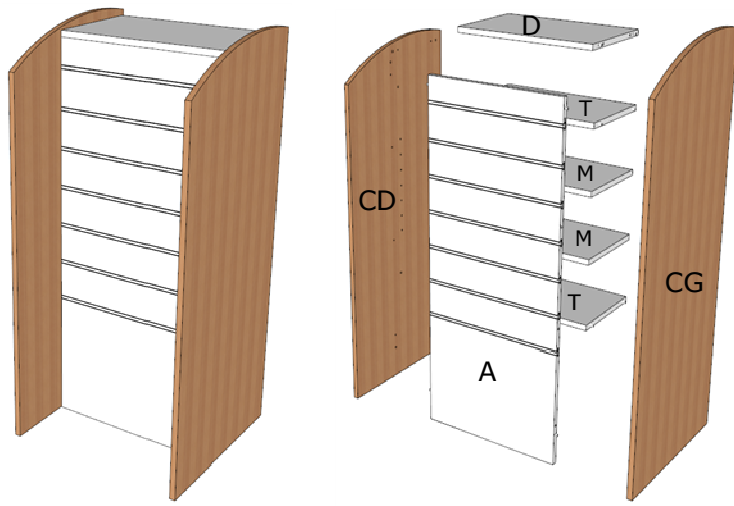

# ETAGERE LIAISON RAINUREE

REF: 30676

DIM: 581x600mm Ht 1250